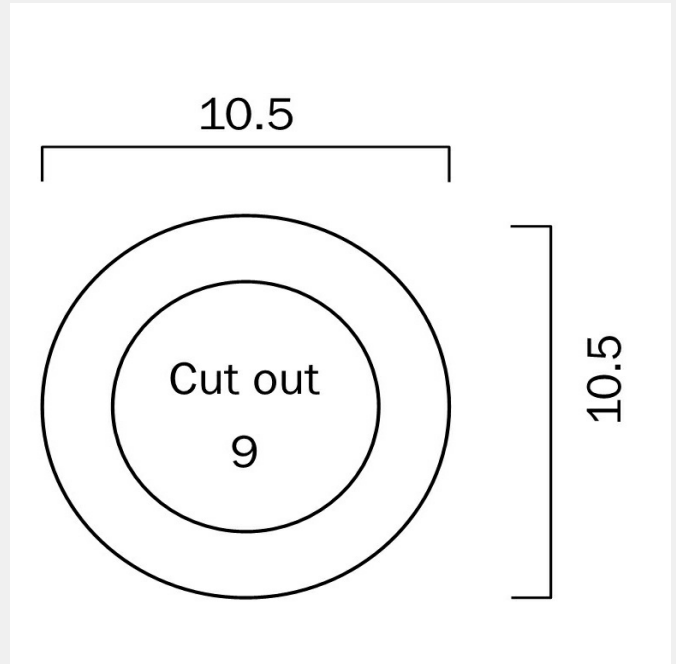

703 GIMBLE FRAME ONLY

**LIGHT SOURCE**

Globe / Light Source qty

1

Globe / Light Source included

No

**SPECIFICATIONS**

IP rating

Fixture Material

Aluminium

Fixture Finish

Satin

Diffuser Material

Plastic

**PRODUCT DIMENSIONS**

Fixture Diameter (cm)