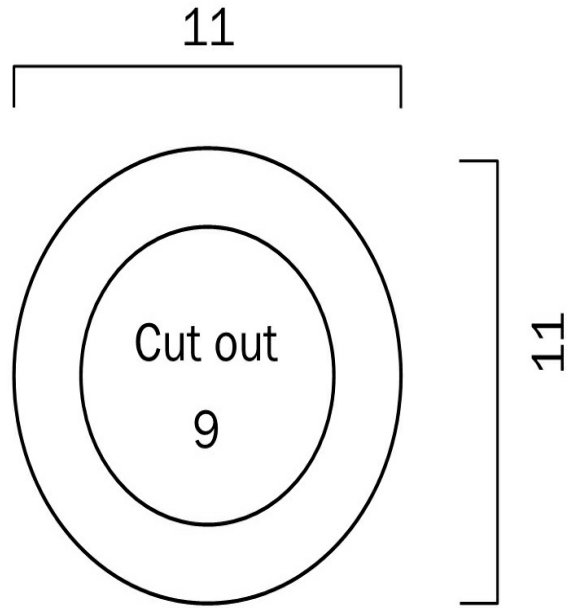

503 GIMBLE FRAME ONLY

LIGHT SOURCE

Globe / Light Source qty

1

Globe / Light Source included

No

SPECIFICATIONS

IP rating

Fixture Material

Aluminium

Fixture Finish

Satin

PRODUCT DIMENSIONS

Fixture Diameter (cm)

11

Cut Out (cm)