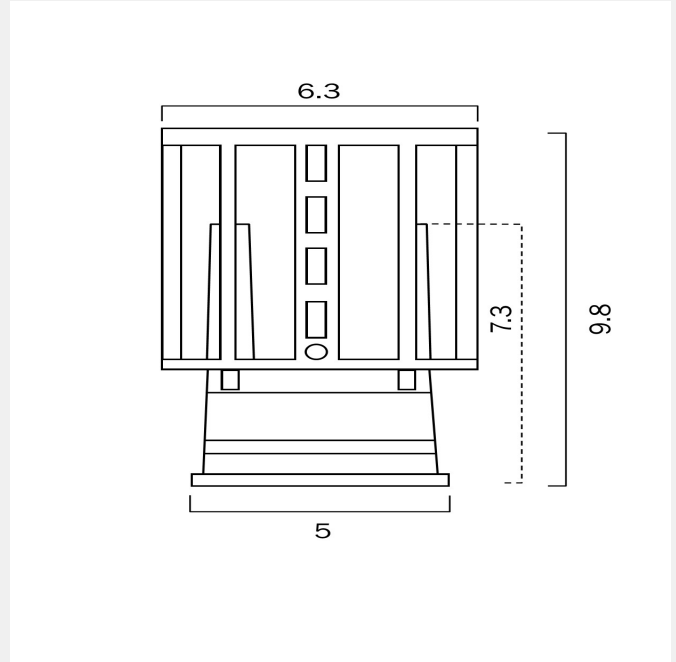

MODULE 16 16W

LIGHT SOURCE

Voltage Input

240V

Total Wattage (max)

16

Globe Type

LED integrated COB

Globe / Light Source qty

1

Globe / Light Source included

Yes

Color Kelvin

3000k

Color Temperature

Warm White

Fixture Material

Aluminium

telbix.

Diffuser Material

Acrylic

PRODUCT DIMENSIONS

Fixture Diameter (cm)

5