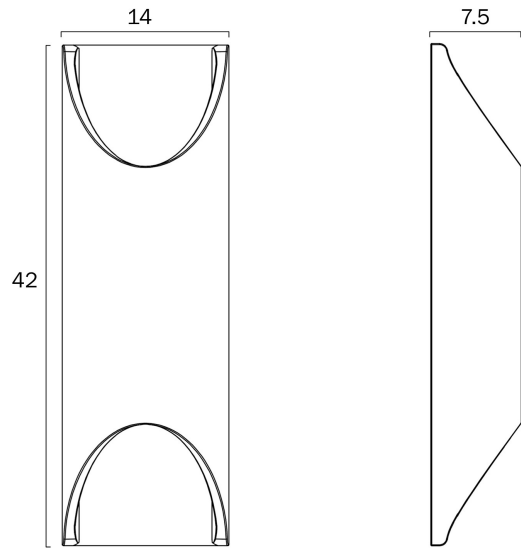

MAZAL GYPSUM INDOOR WALL LIGHT

Note: Dimensions are only a guide and may vary due to manufacturing variations.

LIGHT SOURCE

Voltage Input

240V

Total Wattage (max)

25

Globe Type

Fixture Weight (Kg)

1.6

Fixture Projection (cm)

7.5

Fixture Width (cm)

14

Fixture Height (cm)

42