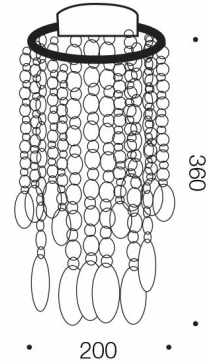

MAY BATTEN FIX CEILING LIGHT

LIGHT SOURCE

Globe Type

B22

Globe / Light Source qty

1

Globe / Light Source included

No

Dimmable

Globe Dependant

SPECIFICATIONS

Lead and Plug

No

IP rating

IP20

Mounting

Batten Fix (DIY)

COLOUR AND MATERIAL

Fixture Material

Metal,Acrylic

PRODUCT DIMENSIONS

Fixture Projection (cm)

36

Fixture Height (cm)