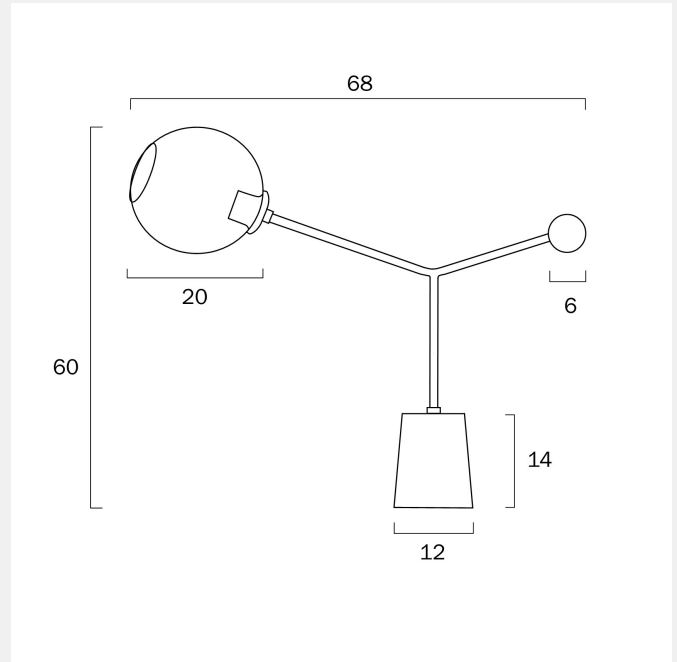

MATILDA TABLE LAMP

LIGHT SOURCE

Voltage Input

240V

Total Wattage (max)

25

Globe Type

E27

Globe / Light Source qty

1

Globe / Light Source included

No

Dimmable

Globe Dependant

SPECIFICATIONS

Lead and Plug

Fixture Material

Marble,Iron,Glass

PRODUCT DIMENSIONS

Fixture Weight (Kg)

5

Fixture Height (cm)

60

Cable Length (cm)