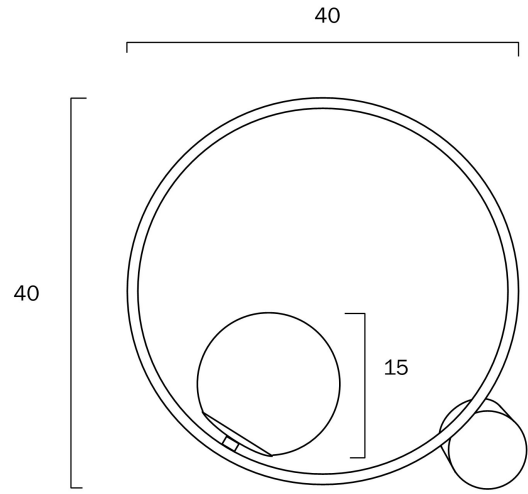

MATIAS TABLE LAMP

LIGHT SOURCE

Voltage Input

240V

Total Wattage (max)

25

Globe Type

E27 - Fancy Round

Globe / Light Source qty

1

Globe / Light Source included

No

Dimmable

Globe Dependant

SPECIFICATIONS

Lead and Plug

Fixture Material

Iron,Glass

PRODUCT DIMENSIONS

Fixture Height (cm)

40

Fixture Diameter (cm)

40

Cable Length (cm)