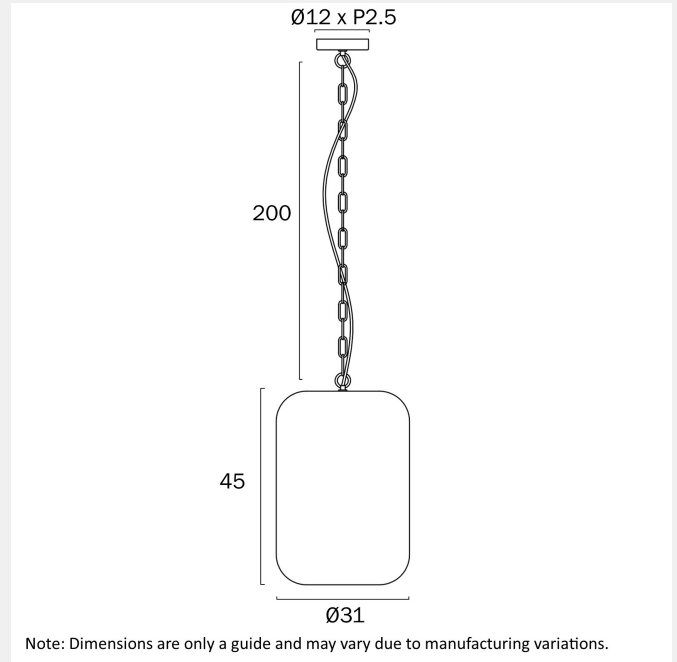

MASYA PENDANT LIGHT

LIGHT SOURCE

Voltage Input

240V

Total Wattage (max)

25

Globe Type

E27

WARRANTY

Replacement Warranty

*3 Years

PRODUCT DIMENSIONS

Fixture Weight (Kg)

1.9

Fixture Diameter (cm)

31