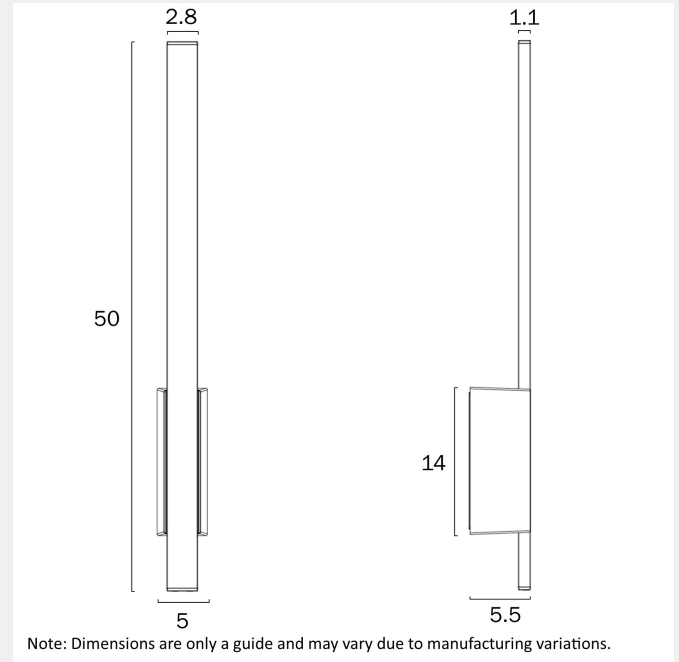

### LIGHT SOURCE

**Voltage Input**

240V

**Total Wattage (max)**

8

**Globe Type**

LED integrated SMD

**Globe / Light Source qty**