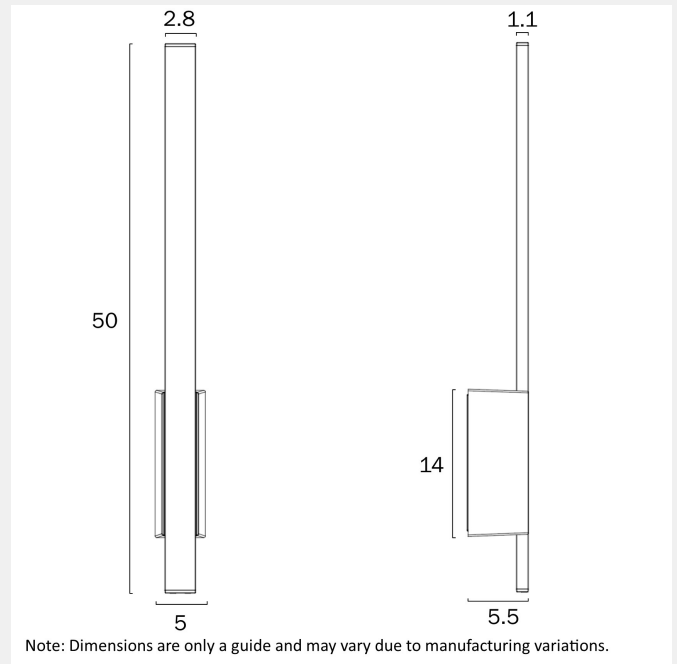

### LIGHT SOURCE

**Voltage Input**

240V

**Total Wattage (max)**

8

**Globe Type**

LED integrated SMD

**Globe / Light Source qty**