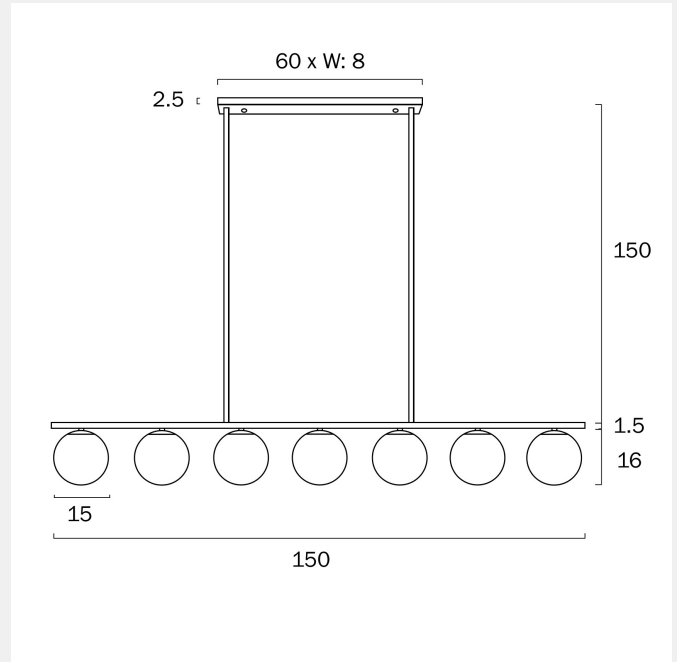

### LIGHT SOURCE

**Voltage Input**

240V

**Total Wattage (max)**

175

**Wattage**

25

**Globe Type**

### SPECIFICATIONS

**Lead and Plug**

No

**IP rating**

IP20

**Suspension Type**

Rod (1x300)+(2x600)

**Height Adjustable?**

## PRODUCT DIMENSIONS

---

**Fixture Weight (Kg)**

5.7

**Fixture Height (cm)**

17.5

**Fixture Length (cm)**

150

**Fixture Width (cm)**

15

**Suspension Length (cm)**

150