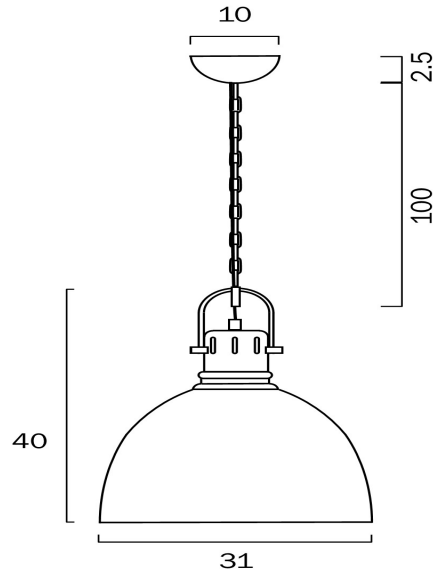

MARKET 31CM PENDANT LIGHT

LIGHT SOURCE

Voltage Input

240V

Total Wattage (max)

25

Globe Type

E27

Globe / Light Source qty

1

Globe / Light Source included

No

Dimmable

Globe Dependant

SPECIFICATIONS

Lead and Plug

*3 Years

PRODUCT DIMENSIONS

Fixture Diameter (cm)

31

Fixture Height (cm)

40

Suspension Length (cm)

100