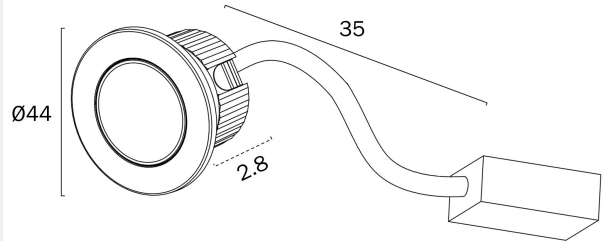

MAREN ROUND 3CCT LED STAIR WALL LIGHT

Note: Dimensions are only a guide and may vary due to manufacturing variations.

LIGHT SOURCE

Voltage Input

240V

Total Wattage (max)

2

Globe Type

Polycarbonate

PRODUCT DIMENSIONS

Fixture Weight (Kg)

0.06

Fixture Diameter (cm)

4.4

Fixture Height (cm)

2.8