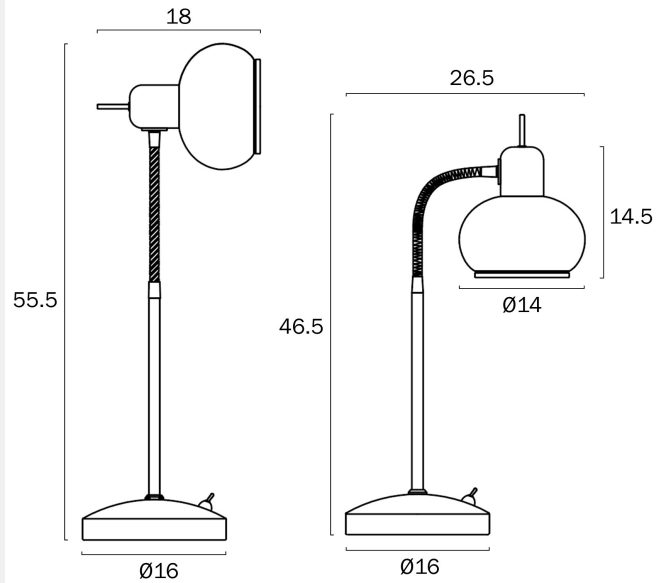

MARBELL TABLE LAMP

Note: Dimensions are only a guide and may vary due to manufacturing variations.

LIGHT SOURCE

Voltage Input

240V

Total Wattage (max)

25

Globe Type

E27

Globe / Light Source qty

1

Globe / Light Source included

No

Dimmable

Globe Dependant

SPECIFICATIONS

Lead and Plug

Yes

Switch

Toggle Switch on base

IP rating

IP20

Height Adjustable?

Yes

Fixture Weight (Kg)

1.13

Fixture Height (cm)

55.5

Fixture Length (cm)

16

Fixture Width (cm)

18