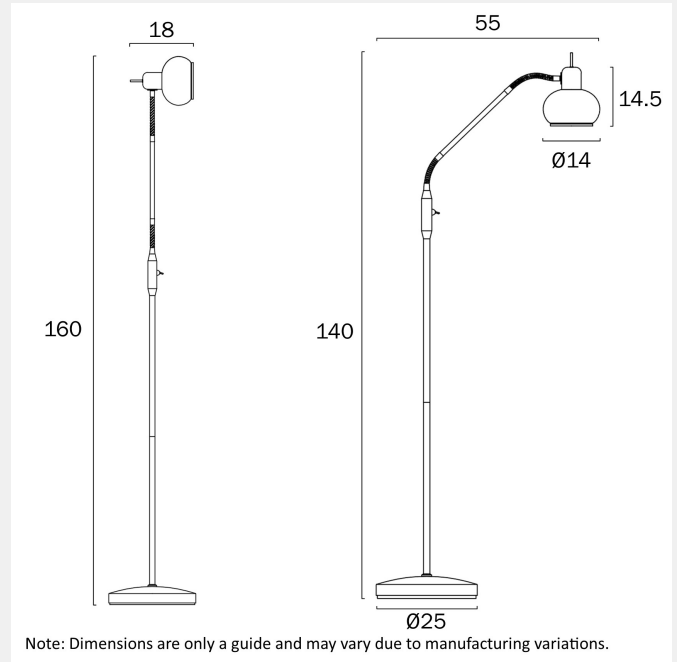

MARBELL FLOOR LAMP

LIGHT SOURCE

Voltage Input

240V

Total Wattage (max)

25

Globe Type

E27

Globe / Light Source qty

1

Globe / Light Source included

No

Dimmable

Globe Dependant

SPECIFICATIONS

Lead and Plug

3.8

Fixture Height (cm)

160

Fixture Length (cm)

25

Fixture Width (cm)

25

Cable Length (cm)