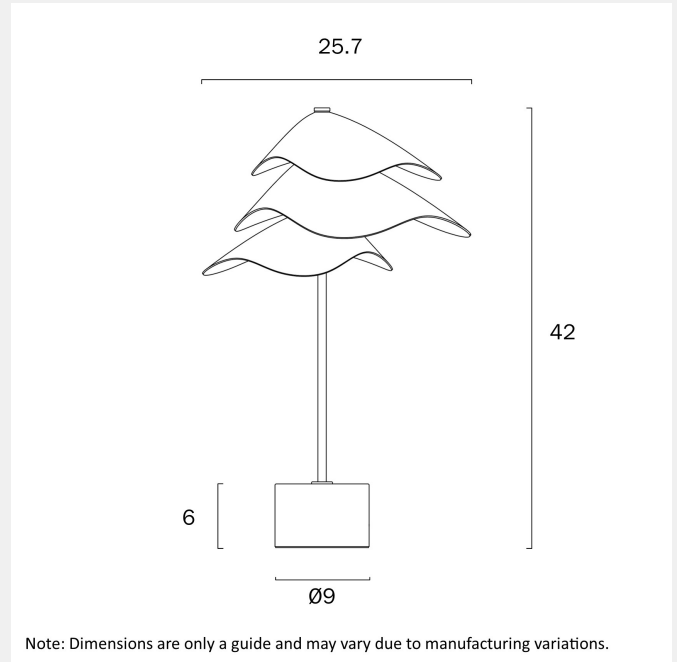

MAPEL LED TABLE LAMP

LIGHT SOURCE

Voltage Input

240V

Total Wattage (max)

6

Globe Type

LED integrated SMD

Fixture Finish

Painted, Gloss

PRODUCT DIMENSIONS

Fixture Weight (Kg)

1.6

Fixture Height (cm)

42

Telbix.

Fixture Diameter (cm)

25.7

Cable Length (cm)

Touch Dimming +180

WARRANTY

Replacement Warranty

*3 Years

CARE