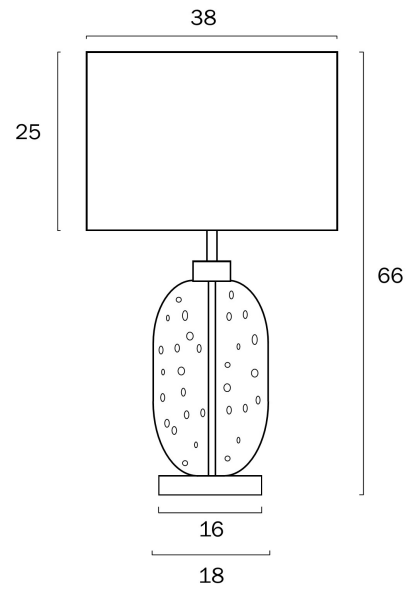

MANOLO TABLE LAMP

Note: Dimensions are only a guide and may vary due to manufacturing variations.

LIGHT SOURCE

Voltage Input

240V

Total Wattage (max)

25

Globe Type

E27

Globe / Light Source qty

1

Globe / Light Source included

No

Dimmable

Globe Dependant

SPECIFICATIONS

COLOUR AND MATERIAL

Fixture Material

Metal,Lazurite,Fabric

PRODUCT DIMENSIONS

Fixture Weight (Kg)

4.2

Fixture Height (cm)

66

Fixture Diameter (cm)

38

Cable Length (cm)

180 (30+Inline Switch+150)

WARRANTY

Replacement Warranty

*3 Years

telbix.