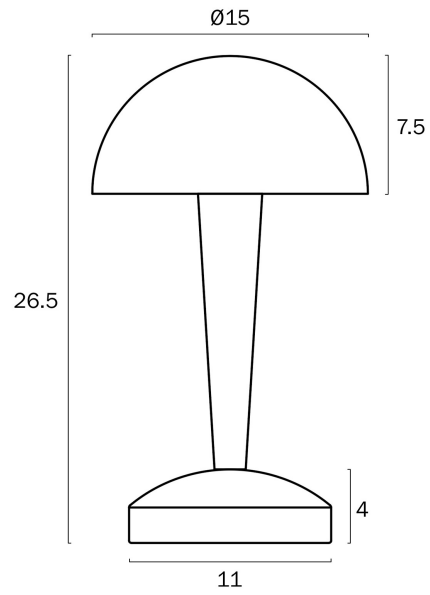

MANDEL TOUCH TABLE LAMP

Note: Dimensions are only a guide and may vary due to manufacturing variations.

LIGHT SOURCE

Voltage Input

240V

Total Wattage (max)

5

Globe Type

E14

Globe / Light Source qty

1

Globe / Light Source included

Yes

Color Kelvin

3000k

Color Temperature

COLOUR AND MATERIAL

Fixture Material

Iron

Fixture Finish

Matte

PRODUCT DIMENSIONS

Fixture Weight (Kg)

0.65

Telbix.

Fixture Height (cm)

26.5

Fixture Diameter (cm)

15

Cable Length (cm)

180

WARRANTY