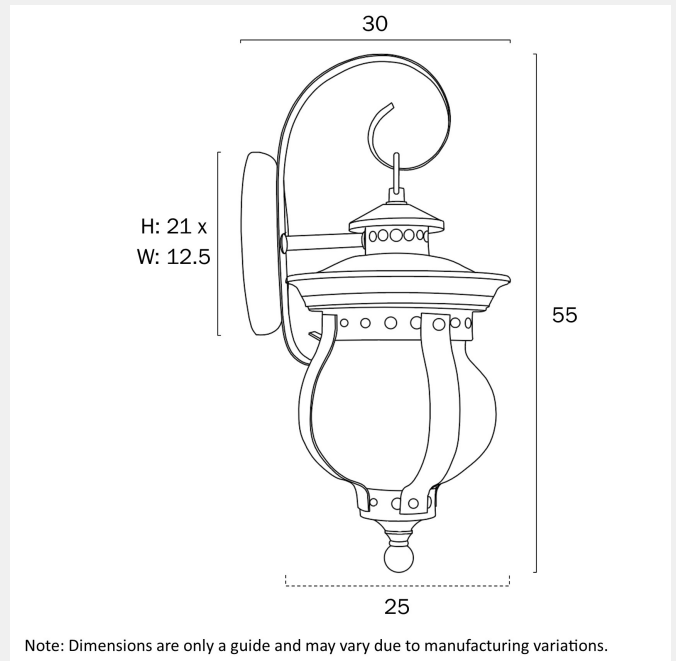

MAMO 25CM EXTERIOR WALL LIGHT LARGE

LIGHT SOURCE

Voltage Input

240V

Total Wattage (max)

25

Globe Type

E27

Globe / Light Source qty

1

Globe / Light Source included

No

Dimmable

Globe Dependant

SPECIFICATIONS

Lead and Plug

Fixture Material

Aluminium,Glass

Fixture Finish

Sand

PRODUCT DIMENSIONS

Fixture Weight (Kg)

3.1

Fixture Projection (cm)

30

Fixture Height (cm)

55

Fixture Width (cm)

25

WARRANTY

Replacement Warranty

*3 Years