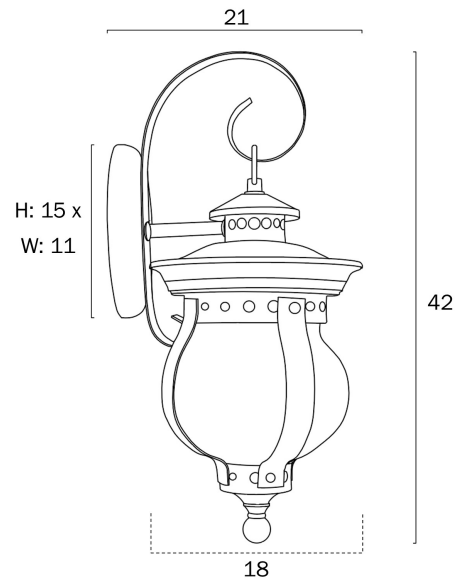

MAMO 18CM EXTERIOR WALL LIGHT SMALL

Note: Dimensions are only a guide and may vary due to manufacturing variations.

LIGHT SOURCE

Voltage Input

240V

Total Wattage (max)

25

Globe Type

E27

Globe / Light Source qty

1

Globe / Light Source included

No

Dimmable

Globe Dependant

SPECIFICATIONS

COLOUR AND MATERIAL

Fixture Material

Aluminium,Glass

Fixture Finish

Sand

PRODUCT DIMENSIONS

Fixture Weight (Kg)

1.8

Fixture Projection (cm)

21

Fixture Height (cm)

42

Fixture Width (cm)

18

WARRANTY

Replacement Warranty