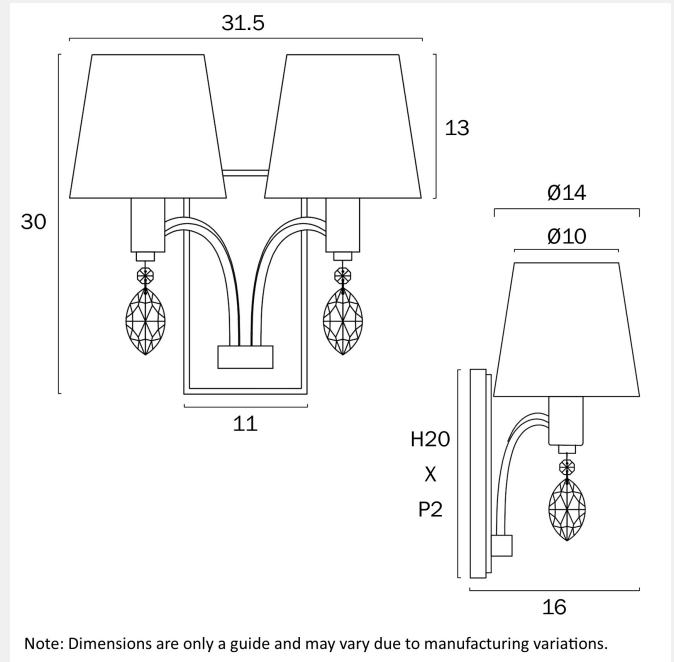

MALVERN WALL LIGHT

LIGHT SOURCE

Voltage Input

240V

Total Wattage (max)

50

Wattage

25

Globe Type

E14

Globe / Light Source qty

2

Globe / Light Source included

No

Dimmable

Globe Dependant

SPECIFICATIONS

Lead and Plug

No

IP rating

IP20

Electrical Protection

CLASS I - HIGH VOLTAGE, EARTH REQUIRED

Mounting

Surface

Height Adjustable?

No

COLOUR AND MATERIAL

Fixture Material

Iron,Crystal,Fabric

Fixture Finish

Satin

Diffuser Material

Glass

PRODUCT DIMENSIONS

Fixture Weight (Kg)

0.9

Fixture Projection (cm)

16

Fixture Length (cm)

31.5