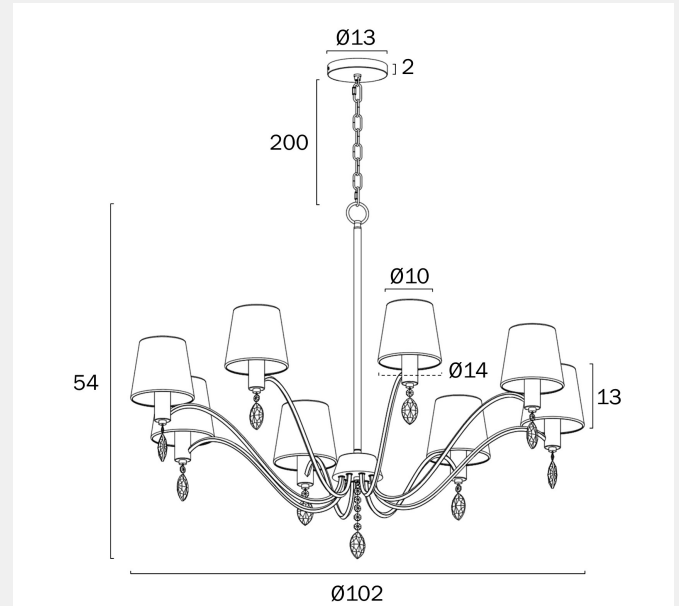

MALVERN 8 PENDANT LIGHT

Note: Dimensions are only a guide and may vary due to manufacturing variations.

LIGHT SOURCE

Voltage Input

240V

Total Wattage (max)

200

Wattage

25

Globe Type

E14

Globe / Light Source qty

8

Globe / Light Source included

No

Dimmable

Globe Dependant

SPECIFICATIONS

Lead and Plug

No

IP rating

IP20

Height Adjustable?

Yes

Satin

WARRANTY

Replacement Warranty

*3 Years

PRODUCT DIMENSIONS

Fixture Weight (Kg)

5.8

Fixture Diameter (cm)