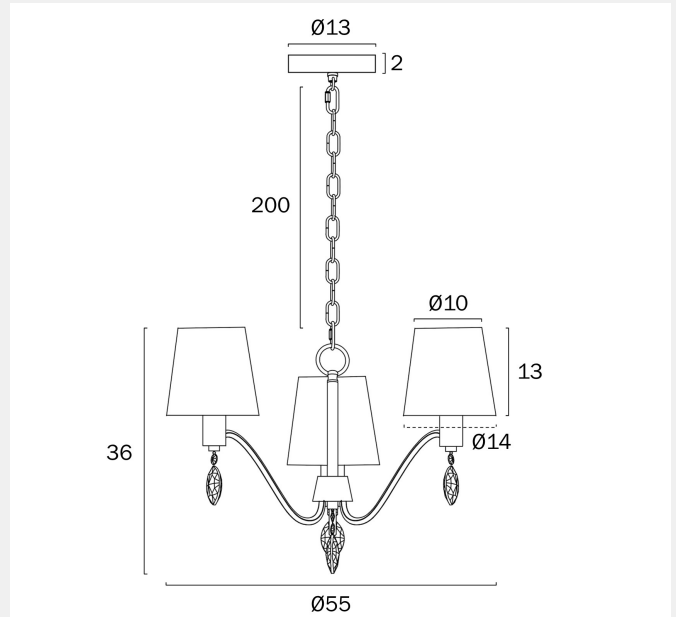

MALVERN 3 PENDANT LIGHT

Note: Dimensions are only a guide and may vary due to manufacturing variations.

LIGHT SOURCE

Voltage Input

240V

Total Wattage (max)

75

Wattage

25

Globe Type

E14

Globe / Light Source qty

3

Globe / Light Source included

No

Dimmable

Globe Dependant

SPECIFICATIONS

Lead and Plug

No

IP rating

IP20

Height Adjustable?

Yes

Satin

WARRANTY

Replacement Warranty

*3 Years

PRODUCT DIMENSIONS

Fixture Weight (Kg)

2.2

Fixture Diameter (cm)