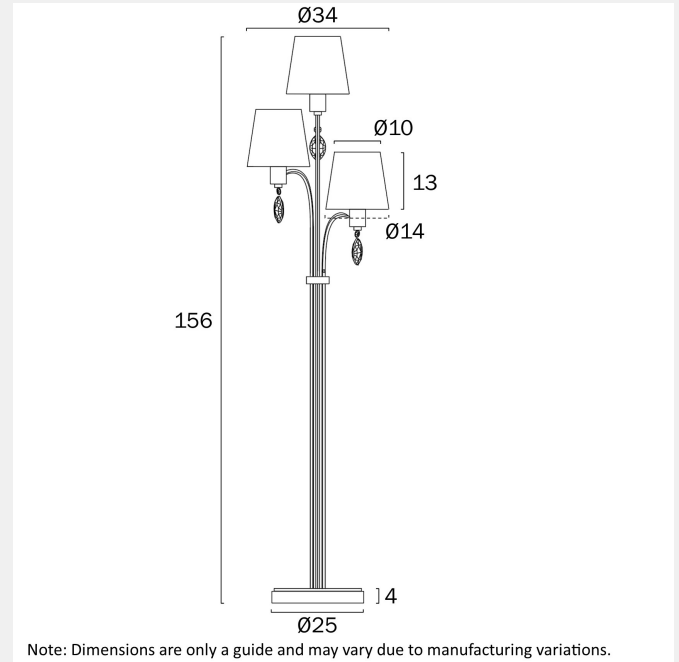

MALVERN FLOOR LAMP

LIGHT SOURCE

Voltage Input

240V

Total Wattage (max)

75

Wattage

25

Globe Type

E14

Globe / Light Source qty

3

Globe / Light Source included

No

Dimmable

Globe Dependant

SPECIFICATIONS

Lead and Plug

Yes

Switch

Foot Switch

IP rating

IP20

Height Adjustable?

PRODUCT DIMENSIONS

Fixture Weight (Kg)

6

Fixture Height (cm)

156

Fixture Length (cm)

34

Fixture Width (cm)