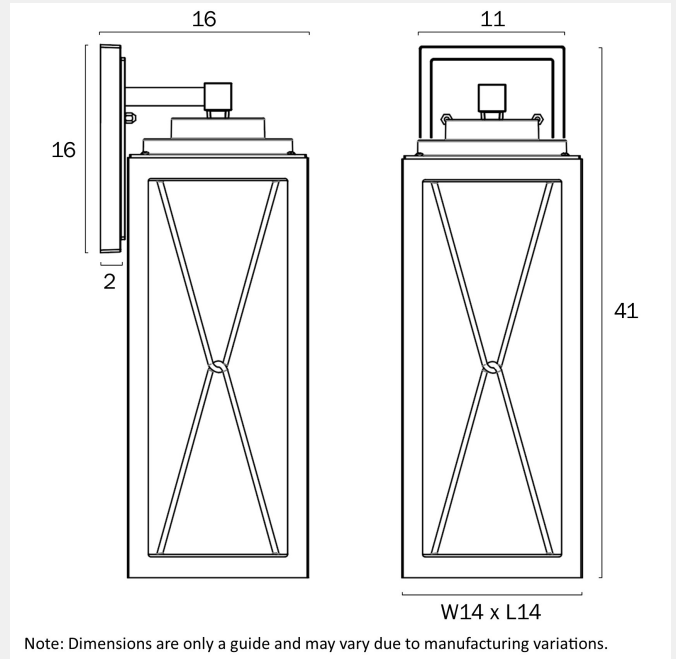

## MALLORY 40CM EXTERIOR WALL LIGHT LARGE

### LIGHT SOURCE

**Voltage Input**

240V

**Total Wattage (max)**

25

**Globe Type**

E27

**Globe / Light Source qty**

### PRODUCT DIMENSIONS

**Fixture Weight (Kg)**

2.6

**Fixture Projection (cm)**

16

**Fixture Height (cm)**

41

**Fixture Width (cm)**