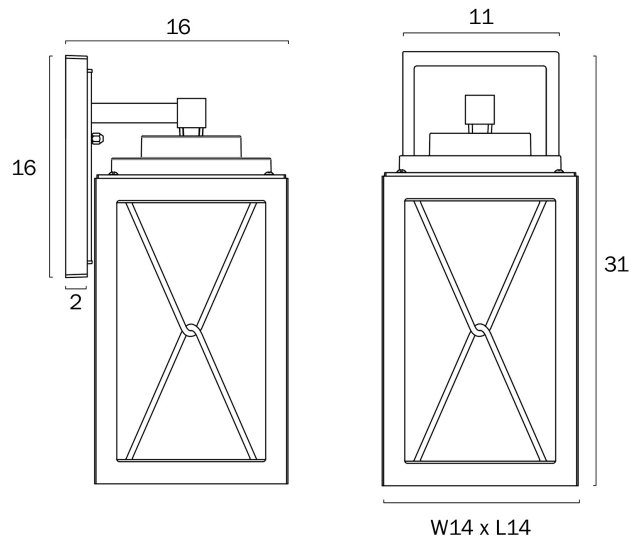

## MALLORY 30CM EXTERIOR WALL LIGHT SMALL

Note: Dimensions are only a guide and may vary due to manufacturing variations.

### LIGHT SOURCE

**Voltage Input**

240V

**Total Wattage (max)**

25

**Globe Type**

E27

**Globe / Light Source qty**

### PRODUCT DIMENSIONS

**Fixture Weight (Kg)**

1.81

**Fixture Projection (cm)**

16

**Fixture Height (cm)**

31

**Fixture Width (cm)**