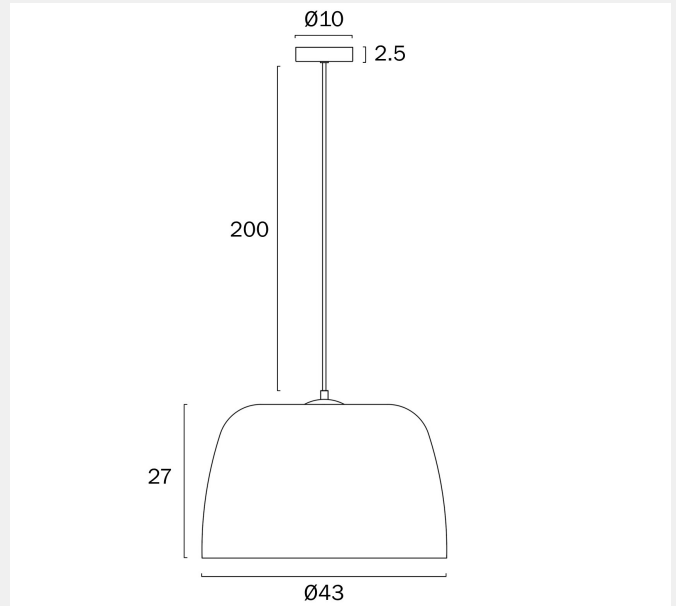

MALIN PENDANT LIGHT

Note: Dimensions are only a guide and may vary due to manufacturing variations.

LIGHT SOURCE

Voltage Input

240V

Total Wattage (max)

25

Globe Type

Matte

WARRANTY

Replacement Warranty

*3 Years

PRODUCT DIMENSIONS

Fixture Weight (Kg)

1

Fixture Diameter (cm)