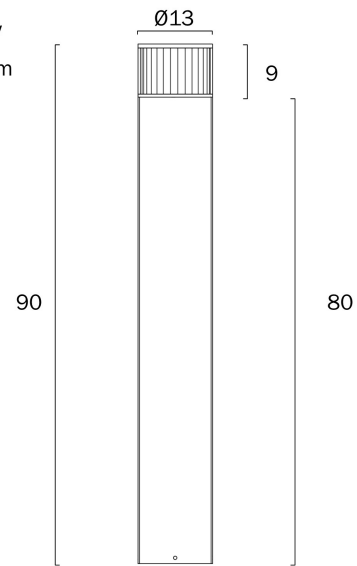

MALABO 24V 240V EXTERIOR LED BOLLARD LIGHT

24V / 240V
Cable 30 cm

Note: Dimensions are only a guide and may vary due to manufacturing variations.

LIGHT SOURCE

Voltage Input

24V or 240V

Total Wattage (max)

12

Globe Type

LED integrated SMD

Globe / Light Source qty

1

Globe / Light Source included

Yes

Color Kelvin

3000k

PRODUCT DIMENSIONS

Fixture Weight (Kg)

2.75

Fixture Height (cm)

90

Fixture Diameter (cm)

13

Cable Length (cm)