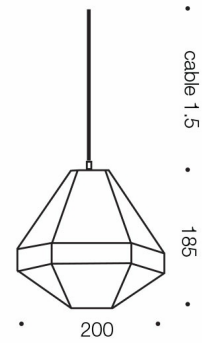

MAGNUS 20CM PENDANT LIGHT SMALL

LIGHT SOURCE

Voltage Input

240V

Total Wattage (max)

25

Globe Type

E27

*3 Years

PRODUCT DIMENSIONS

Fixture Weight (Kg)

0.8

Fixture Diameter (cm)

20

Fixture Height (cm)

18