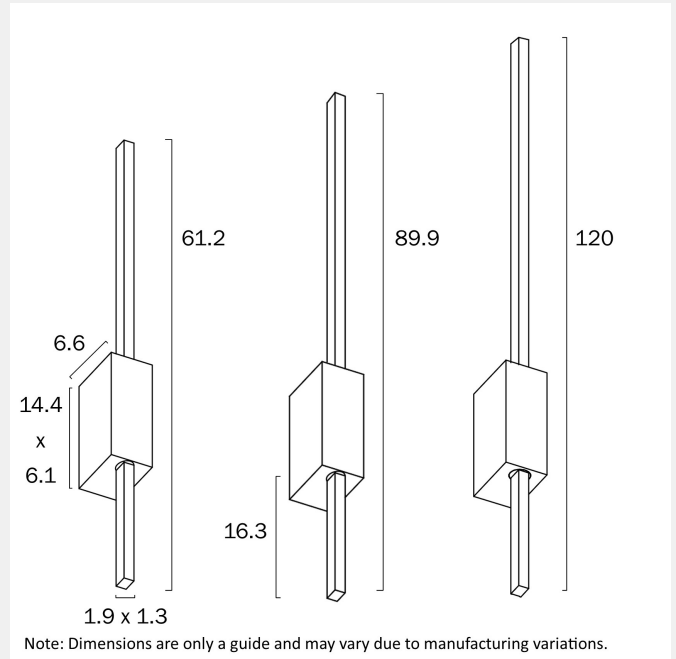

MADRAS 60CM WALL LIGHT

LIGHT SOURCE

Voltage Input

240V

Total Wattage (max)

12

Globe Type

LED integrated SMD

1.1

Telbix.

Fixture Projection (cm)

6.6

Fixture Width (cm)

6.1

Fixture Height (cm)

61.2