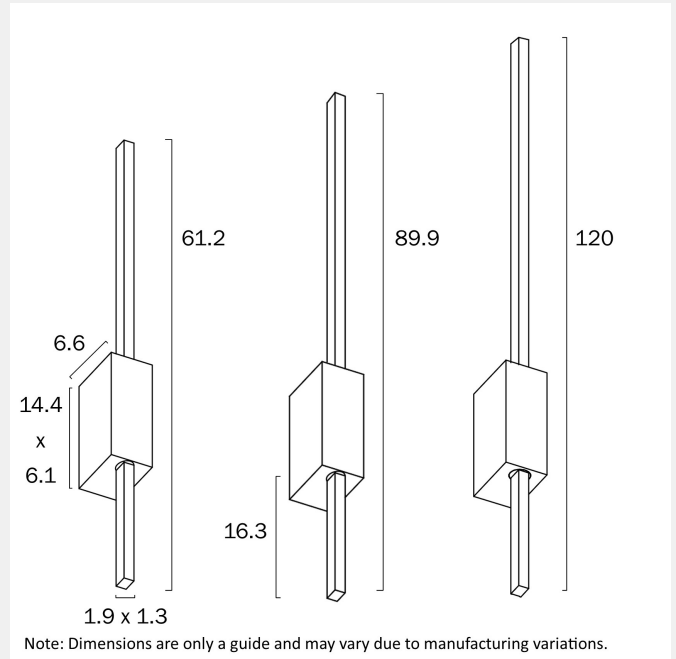

MADRAS 120CM WALL LIGHT

LIGHT SOURCE

Voltage Input

240V

Total Wattage (max)

24

Globe Type

LED integrated SMD

1.5

Telbix.

Fixture Projection (cm)

6.6

Fixture Width (cm)

6.1

Fixture Height (cm)

120