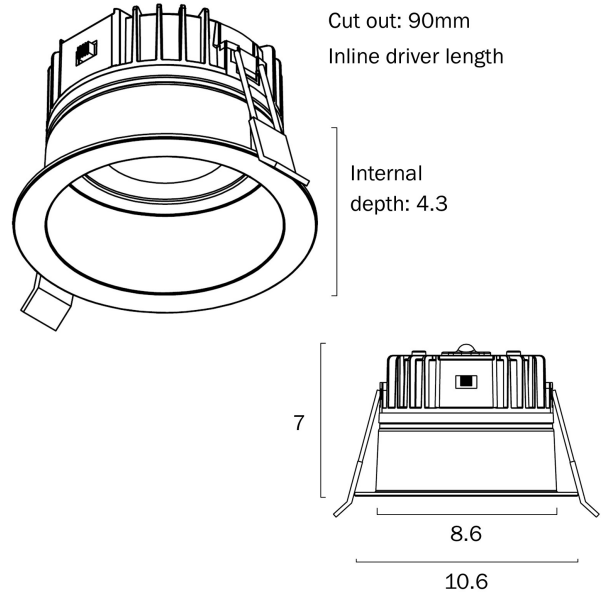

## MACRO LED DOWNLIGHT 3CCT DIMMABLE

Note: Dimensions are only a guide and may vary due to manufacturing variations.

### LIGHT SOURCE

**Voltage Input**

240V

**Total Wattage (max)**

9

**Globe Type**

LED integrated SMD

**Globe / Light Source qty**

## PRODUCT DIMENSIONS

---

**Fixture Weight (Kg)**

0.23

**Fixture Diameter (cm)**

10.6

**Fixture Height (cm)**

7