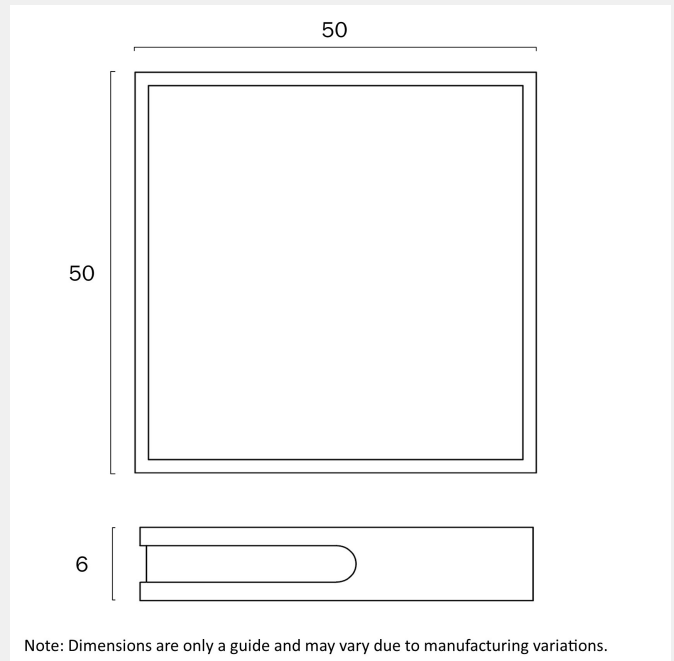

LYRIC 50CM 36W 3CCT SQUARE LED OYSTER STEP DIMMABLE CEILING LIGHT

LIGHT SOURCE

Voltage Input

240V

Total Wattage (max)

36

Globe Type

LED integrated SMD

Globe / Light Source included

Yes

Color Kelvin

3 CCT (3000k - 4000k - 6000k)

Color Temperature

Warm White; Natural White; Daylight

Dimmable

Yes - 3 Step by switch (100% - 50% -20%)

CRI (Color Rendering Index)

>80

Lumens

2790

Surge Protection (Yes/No)

Yes

SPECIFICATIONS

Lead and Plug

No

IP rating

IP20

Electrical Protection

CLASS I - HIGH VOLTAGE, EARTH REQUIRED

Mounting

Surface

Switch

Slide Switch

COLOUR AND MATERIAL

Fixture Material

Wood,Polycarbonate,Metal

Fixture Finish

Wood Tones

Diffuser Material

Polycarbonate