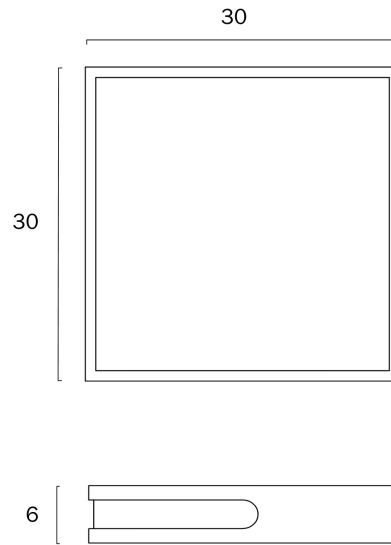

## LYRIC 30CM 12W 3CCT SQUARE LED OYSTER STEP DIMMABLE CEILING LIGHT

Note: Dimensions are only a guide and may vary due to manufacturing variations.

## PRODUCT DIMENSIONS

---

**Fixture Weight (Kg)**

1.2

**Fixture Projection (cm)**

6

**Fixture Length (cm)**

30

**Fixture Width (cm)**

30