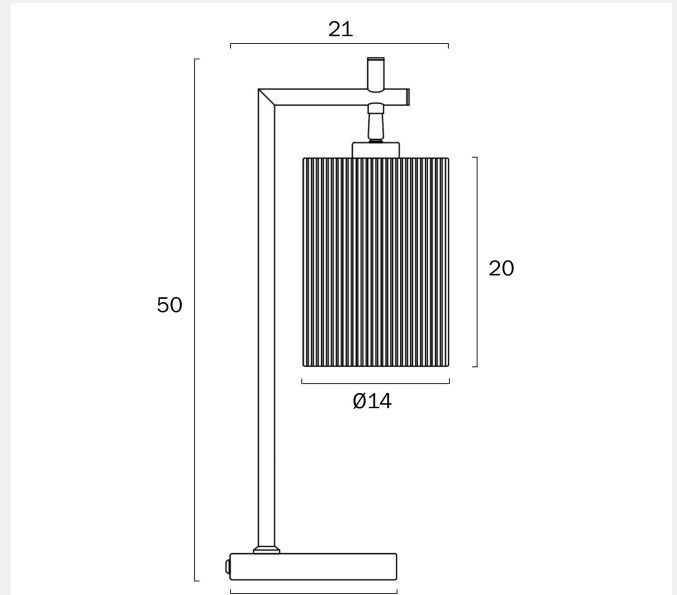

LYNDRA TABLE LAMP

Note: Dimensions are only a guide and may vary due to manufacturing variations.

LIGHT SOURCE

Voltage Input

240V

Total Wattage (max)

25

Globe Type

E27

Globe / Light Source qty

1

Globe / Light Source included

No

Dimmable

Globe Dependant

SPECIFICATIONS

Lead and Plug

Yes

Switch

Inline Switch

IP rating

IP20

Height Adjustable?

No

Fixture Weight (Kg)

1.5

Fixture Height (cm)

50

Fixture Length (cm)

21

Fixture Width (cm)

14