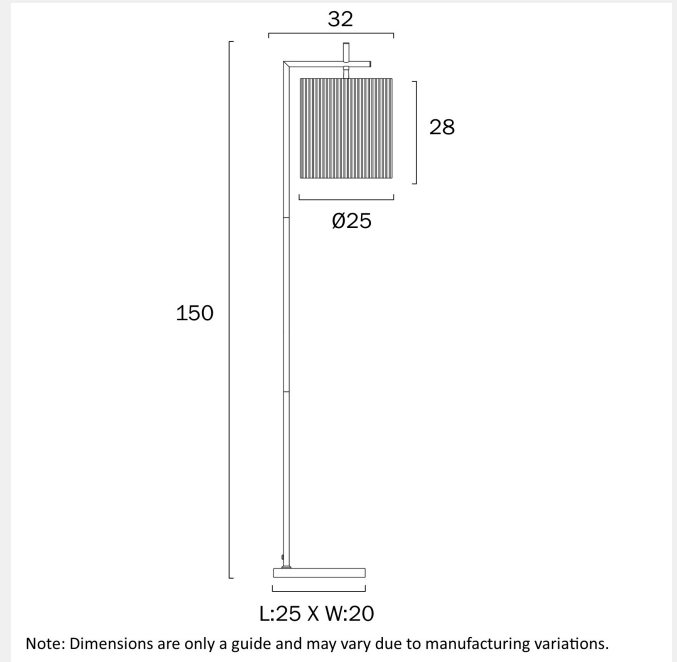

LYNDRA FLOOR LAMP

LIGHT SOURCE

Voltage Input

240V

Total Wattage (max)

25

Globe Type

E27

Yes

Switch

Foot Switch

IP rating

IP20

Height Adjustable?

No

Electrical Protection

4.4

Fixture Height (cm)

150

Fixture Length (cm)

32

Fixture Width (cm)

25

Cable Length (cm)