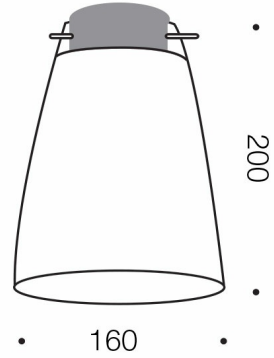

LYDIA BATTEN FIX CEILING LIGHT

LIGHT SOURCE

Globe Type

B22

Globe / Light Source qty

1

Globe / Light Source included

No

Batten Fix (DIY)

COLOUR AND MATERIAL

Fixture Material

Metal,Glass

PRODUCT DIMENSIONS

Fixture Weight (Kg)

0.4

Fixture Projection (cm)

20

Fixture Height (cm)

20

Fixture Diameter (cm)

16

WARRANTY

Replacement Warranty

*3 Years