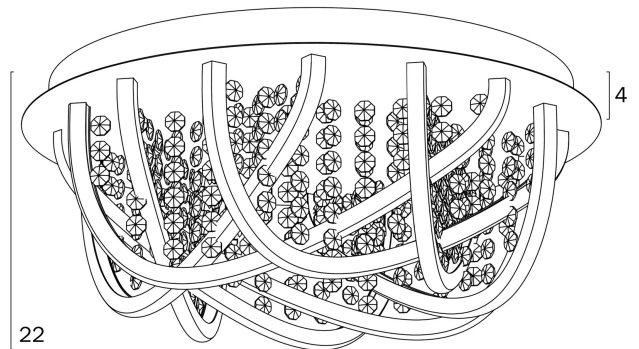

LUXIA 55CM PENDANT LIGHT ROUND

C55R

Ø55

Note: Dimensions are only a guide and may vary due to manufacturing variations.

LIGHT SOURCE

Voltage Input

240V

Total Wattage (max)

44

Globe Type

LED integrated SMD

Globe / Light Source included

Yes

Color Kelvin

4000k

Color Temperature

Chrome

WARRANTY

Replacement Warranty

*3 Years

PRODUCT DIMENSIONS

Fixture Weight (Kg)

5.1

Fixture Diameter (cm)