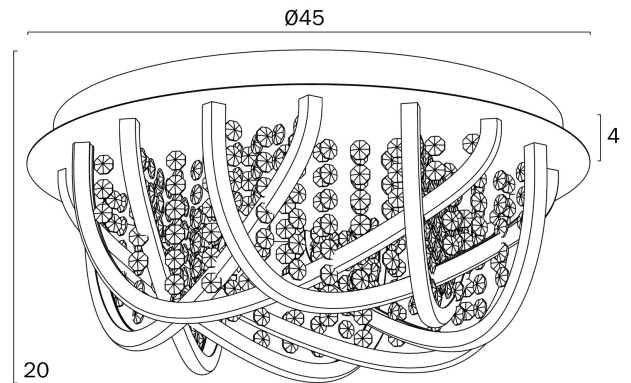

LUXIA 45CM PENDANT LIGHT ROUND

C45R

Note: Dimensions are only a guide and may vary due to manufacturing variations.

LIGHT SOURCE

Voltage Input

240V

Total Wattage (max)

36

Globe Type

LED integrated SMD

Globe / Light Source included

Yes

Color Kelvin

4000k

Color Temperature

Natural White

WARRANTY

Replacement Warranty

*3 Years

PRODUCT DIMENSIONS

Fixture Weight (Kg)

3.7

Fixture Diameter (cm)

45