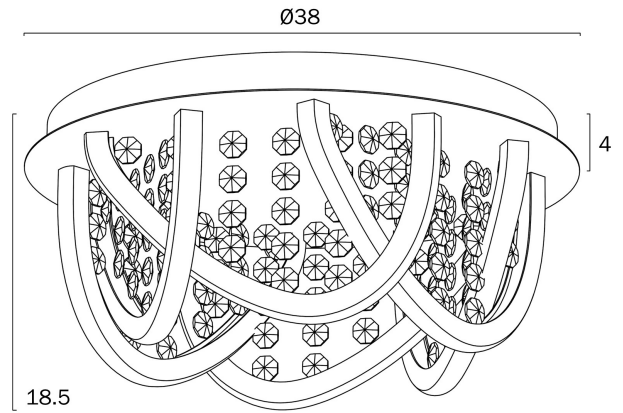

LUXIA 38CM PENDANT LIGHT ROUND

C38R

Note: Dimensions are only a guide and may vary due to manufacturing variations.

LIGHT SOURCE

Voltage Input

240V

Total Wattage (max)

24

Globe Type

LED integrated SMD

Globe / Light Source included

Yes

Color Kelvin

4000k

Color Temperature

Natural White

WARRANTY

Replacement Warranty

*3 Years

PRODUCT DIMENSIONS

Fixture Weight (Kg)

2.6

Fixture Diameter (cm)

38