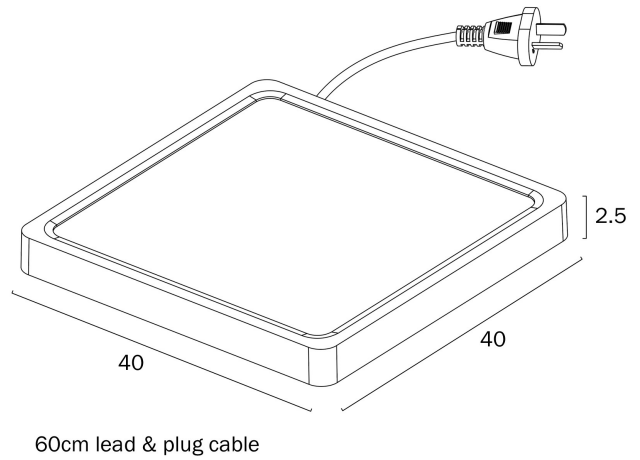

LUNOS 40CM 30W 3CCT SQUARE LED OYSTER DIMMABLE CEILING LIGHT

Note: Dimensions are only a guide and may vary due to manufacturing variations.

LIGHT SOURCE

Voltage Input

240V

Total Wattage (max)

30

Wattage