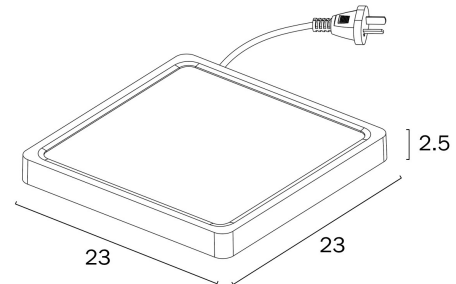

LUNOS 23CM 18W 3CCT SQUARE LED OYSTER DIMMABLE CEILING LIGHT

60cm lead & plug cable

Note: Dimensions are only a guide and may vary due to manufacturing variations.

LIGHT SOURCE

Voltage Input

240V

Total Wattage (max)