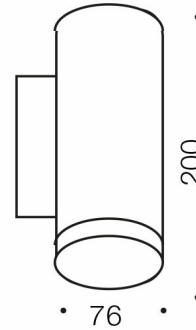

LUDEK EX2 LED WALL LIGHT

LIGHT SOURCE

Voltage Input

240V

Total Wattage (max)

8

Wattage

4

Globe Type

LED integrated SMD

Globe / Light Source qty

2

Globe / Light Source included

Yes

Color Kelvin

4000k

Color Temperature

Natural White

Dimmable

No

Lumens

650

CRI (Color Rendering Index)

>84

SPECIFICATIONS

Lead and Plug

No

IP rating

IP54

Electrical Protection

CLASS I - HIGH VOLTAGE, EARTH REQUIRED

Mounting

Surface

Height Adjustable?

No

COLOUR AND MATERIAL

Fixture Material

Metal

Diffuser Material

Polycarbonate