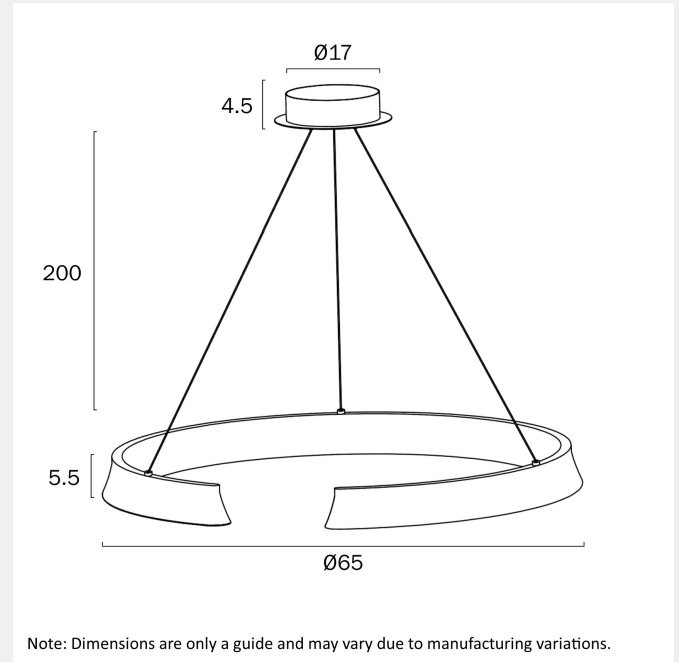

LUCID ROUND LED PENDANT LIGHT

LIGHT SOURCE

Voltage Input

240V

Total Wattage (max)

34

Globe Type

LED integrated SMD

*3 Years

PRODUCT DIMENSIONS

Fixture Weight (Kg)

3

Fixture Diameter (cm)

65

Fixture Height (cm)

5.5