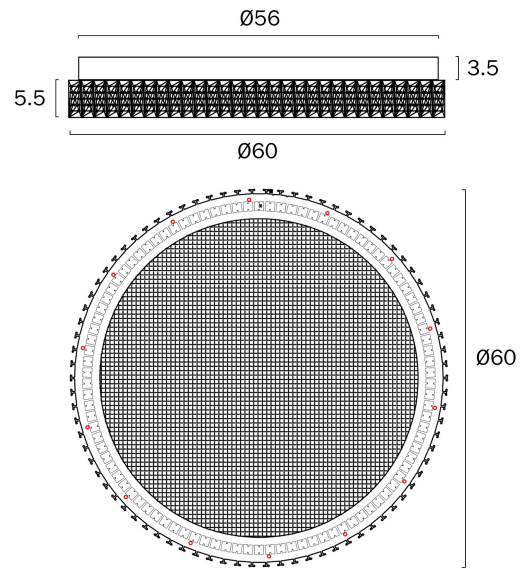

LUCENT 60CM 128W 3CCT LED OYSTER CEILING LIGHT

Note: Dimensions are only a guide and may vary due to manufacturing variations.

LIGHT SOURCE

Voltage Input

240V

Total Wattage (max)

128

Globe Type

LED integrated SMD

Globe / Light Source included

Yes

Color Kelvin

3 CCT (3300k - 4200k - 6500k)

Color Temperature

Warm White; Natural White; Daylight

Dimmable

Iron,Crystal

Fixture Finish

Gloss

PRODUCT DIMENSIONS

Fixture Weight (Kg)

7

Fixture Diameter (cm)

60