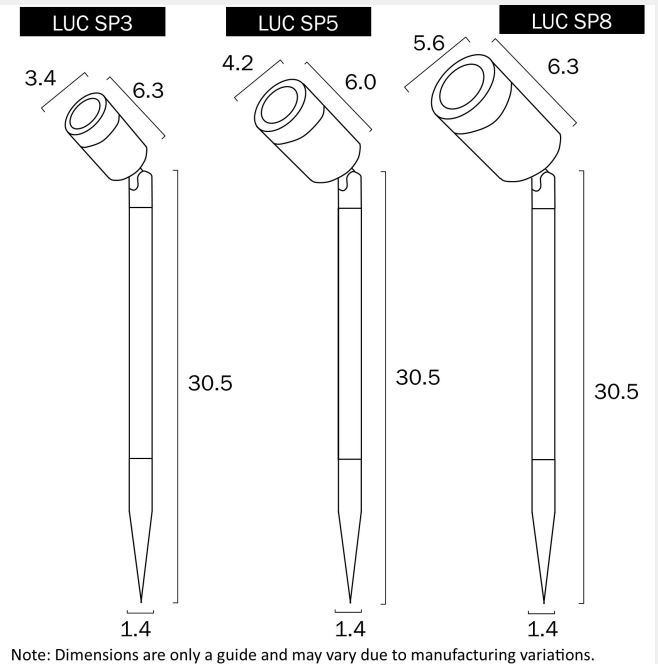

LUC 8-26V 8W EXTERIOR LED SPIKE SPOT LIGHT

LIGHT SOURCE

Voltage Input

8~26V

Total Wattage (max)

8

Globe Type

LED integrated COB

Globe / Light Source qty

1

Globe / Light Source included

Yes

Color Kelvin

3000k

Color Temperature

Warm White

IP65

Beam Angle (degree)

32

COLOUR AND MATERIAL

Fixture Material

Metal,Polycarbonate

Diffuser Material

Polycarbonate

PRODUCT DIMENSIONS

Fixture Weight (Kg)

0.5

Fixture Diameter (cm)

5.6

Fixture Height (cm)

37

telbix.