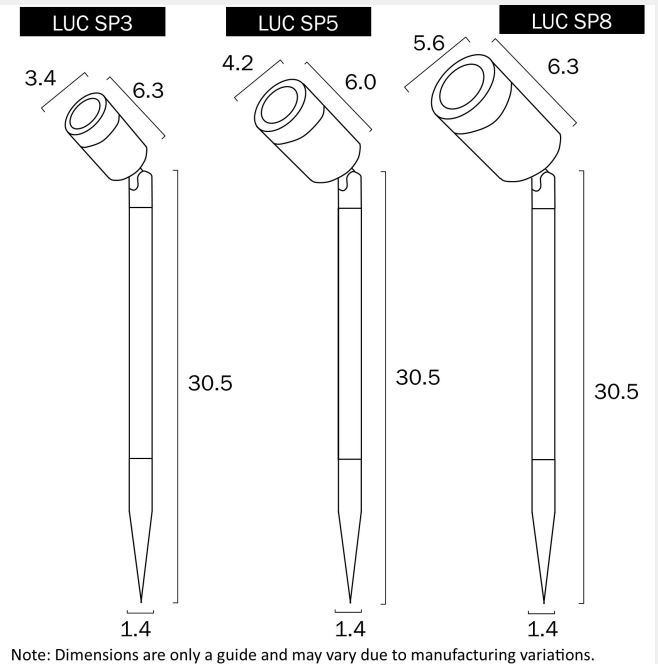

## LUC 8-26V 5W EXTERIOR LED SPIKE SPOT LIGHT

### LIGHT SOURCE

**Voltage Input**

8~26V

**Total Wattage (max)**

5

**Globe Type**

LED integrated COB

**Globe / Light Source qty**

### SPECIFICATIONS

**IP rating**

IP65

**Beam Angle (degree)**

25

### PRODUCT DIMENSIONS

**Fixture Weight (Kg)**

0.4

**Fixture Diameter (cm)**

4.2

**Fixture Height (cm)**

36.5

**telbix.**