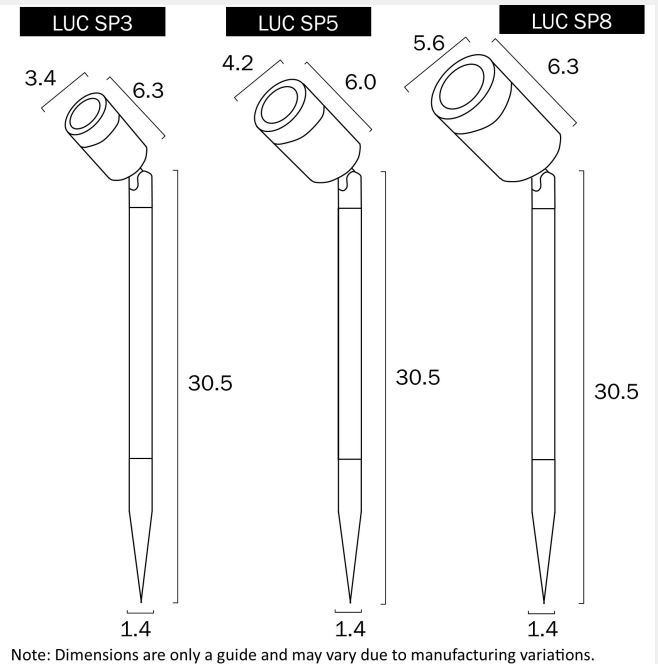

LUC 8-26V 3W EXTERIOR LED SPIKE SPOT LIGHT

LIGHT SOURCE

Voltage Input

8~26V

Total Wattage (max)

3

Globe Type

LED integrated COB

Globe / Light Source qty

1

Globe / Light Source included

Yes

Color Kelvin

3000k

Color Temperature

Warm White

IP65

Beam Angle (degree)

45

COLOUR AND MATERIAL

Fixture Material

Metal,Polycarbonate

Diffuser Material

Polycarbonate

PRODUCT DIMENSIONS

Fixture Weight (Kg)

0.3

Fixture Diameter (cm)

3.4

Fixture Height (cm)

36

telbix.