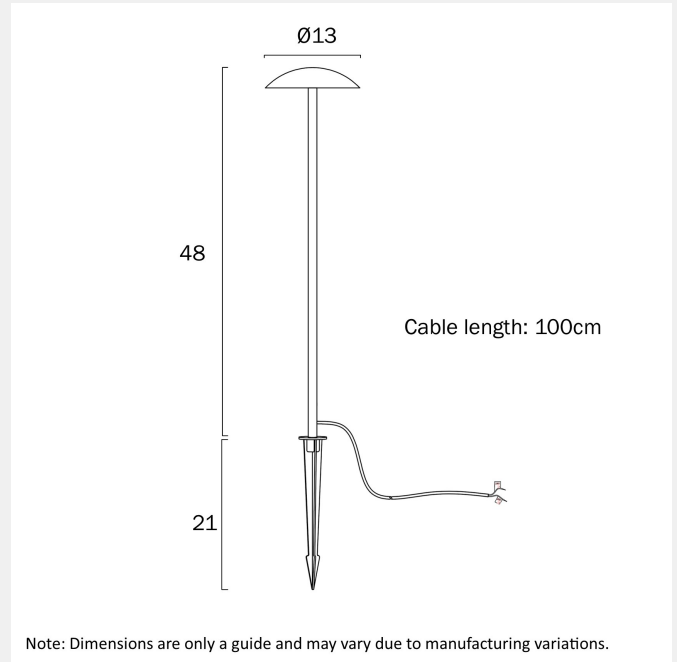

## LUC 24V 5W EXTERIOR LED POST SPIKE LIGHT

Note: Dimensions are only a guide and may vary due to manufacturing variations.

### LIGHT SOURCE

**Voltage Input**

24V

**Total Wattage (max)**

5

**Globe Type**

LED integrated SMD

**Globe / Light Source qty**

### PRODUCT DIMENSIONS

**Fixture Weight (Kg)**

0.5

**Fixture Height (cm)**

48

# Telbix.

Fixture Diameter (cm)

13

Cable Length (cm)

100