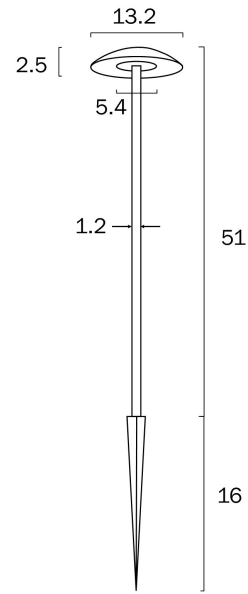

LUC 8-26V 3W EXTERIOR LED POST SPIKE LIGHT

Note: Dimensions are only a guide and may vary due to manufacturing variations.

LIGHT SOURCE

Voltage Input

8~26V

Total Wattage (max)

3

Globe Type

LED integrated COB

Globe / Light Source qty

1

Globe / Light Source included

Yes

Color Kelvin

3000k

Color Temperature

IP rating

IP65

Beam Angle (degree)

96

COLOUR AND MATERIAL

Fixture Material

Metal,Polycarbonate

Diffuser Material

Polycarbonate

PRODUCT DIMENSIONS

Fixture Weight (Kg)

0.62

Fixture Height (cm)

67

Fixture Diameter (cm)

13.2