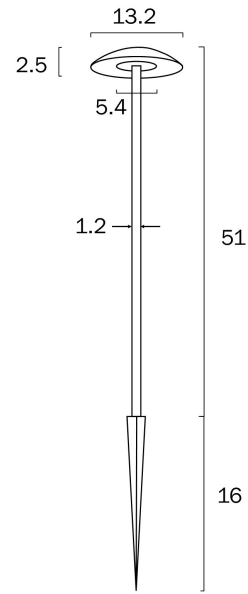

LUC 8-26V 3W EXTERIOR LED POST LIGHT

Note: Dimensions are only a guide and may vary due to manufacturing variations.

LIGHT SOURCE

Voltage Input

8~26V

Total Wattage (max)

3

Globe Type

LED integrated COB

Globe / Light Source qty

1

Globe / Light Source included

Yes

Color Kelvin

3000k

Color Temperature

IP rating

IP65

Beam Angle (degree)

96

COLOUR AND MATERIAL

Fixture Material

Metal,Polycarbonate

Diffuser Material

Polycarbonate

PRODUCT DIMENSIONS

Fixture Weight (Kg)

0.62

Fixture Height (cm)

67

Fixture Diameter (cm)

13.2